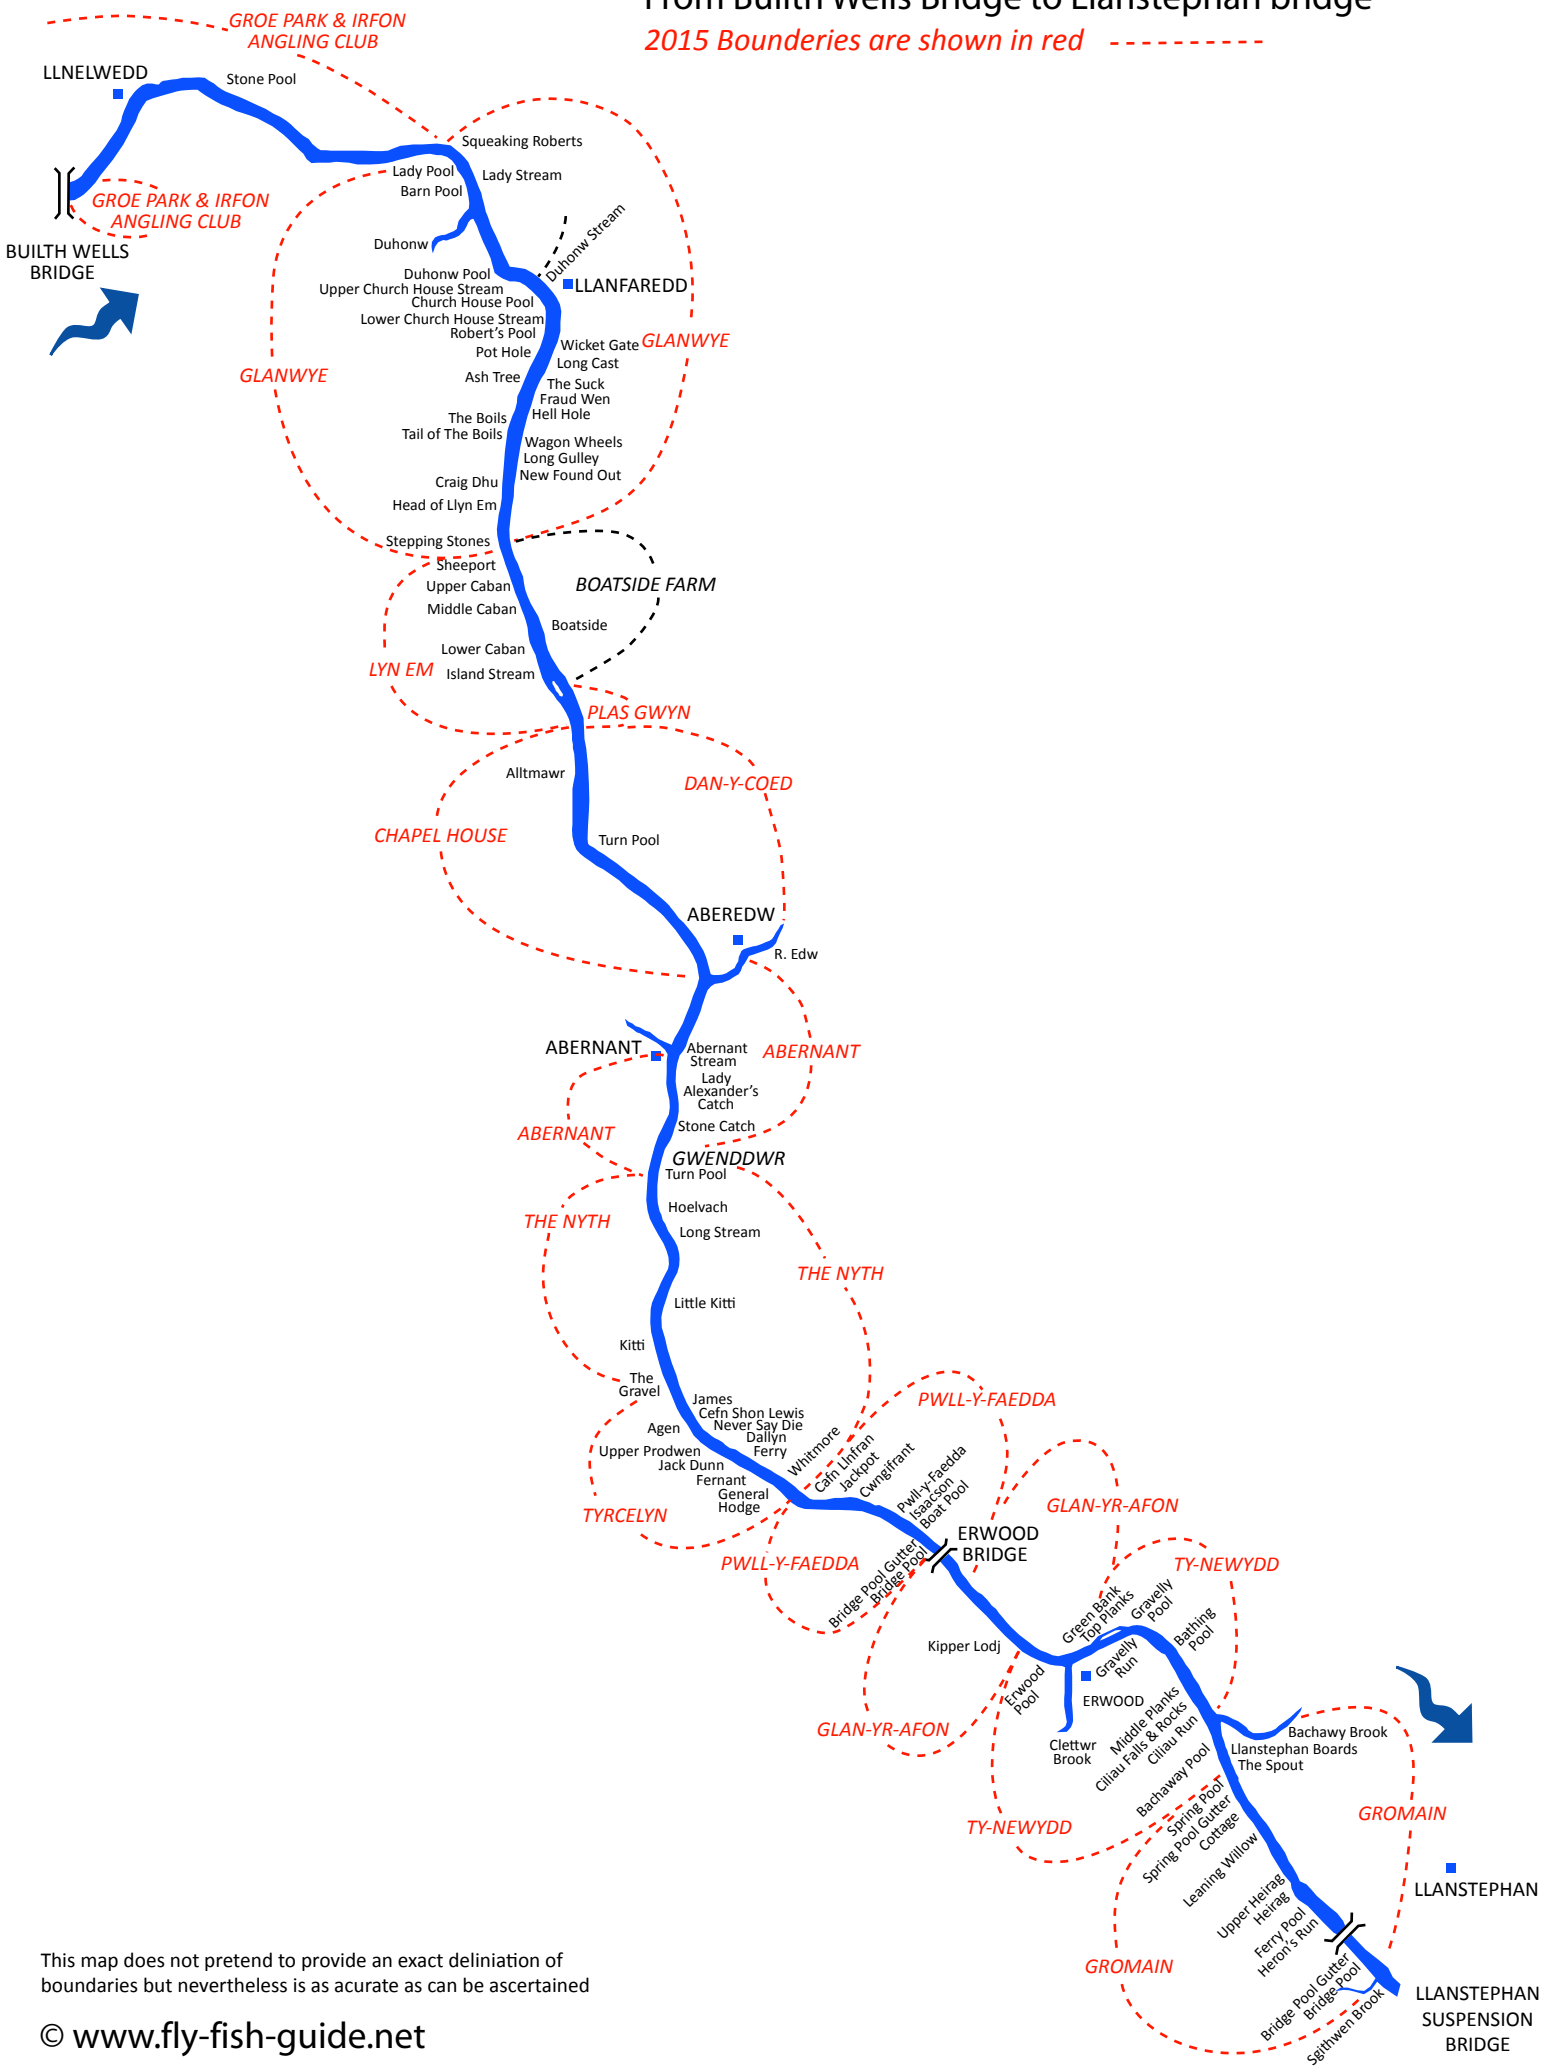

The River Wye - A Fishermans Map of Beats and Catches

From Builth Wells Bridge to Llanstephan bridge

2015 Boundaries are shown in red - - - - -

This map does not pretend to provide an exact deliniation of boundaries but nevertheless is as acurate as can be ascertained