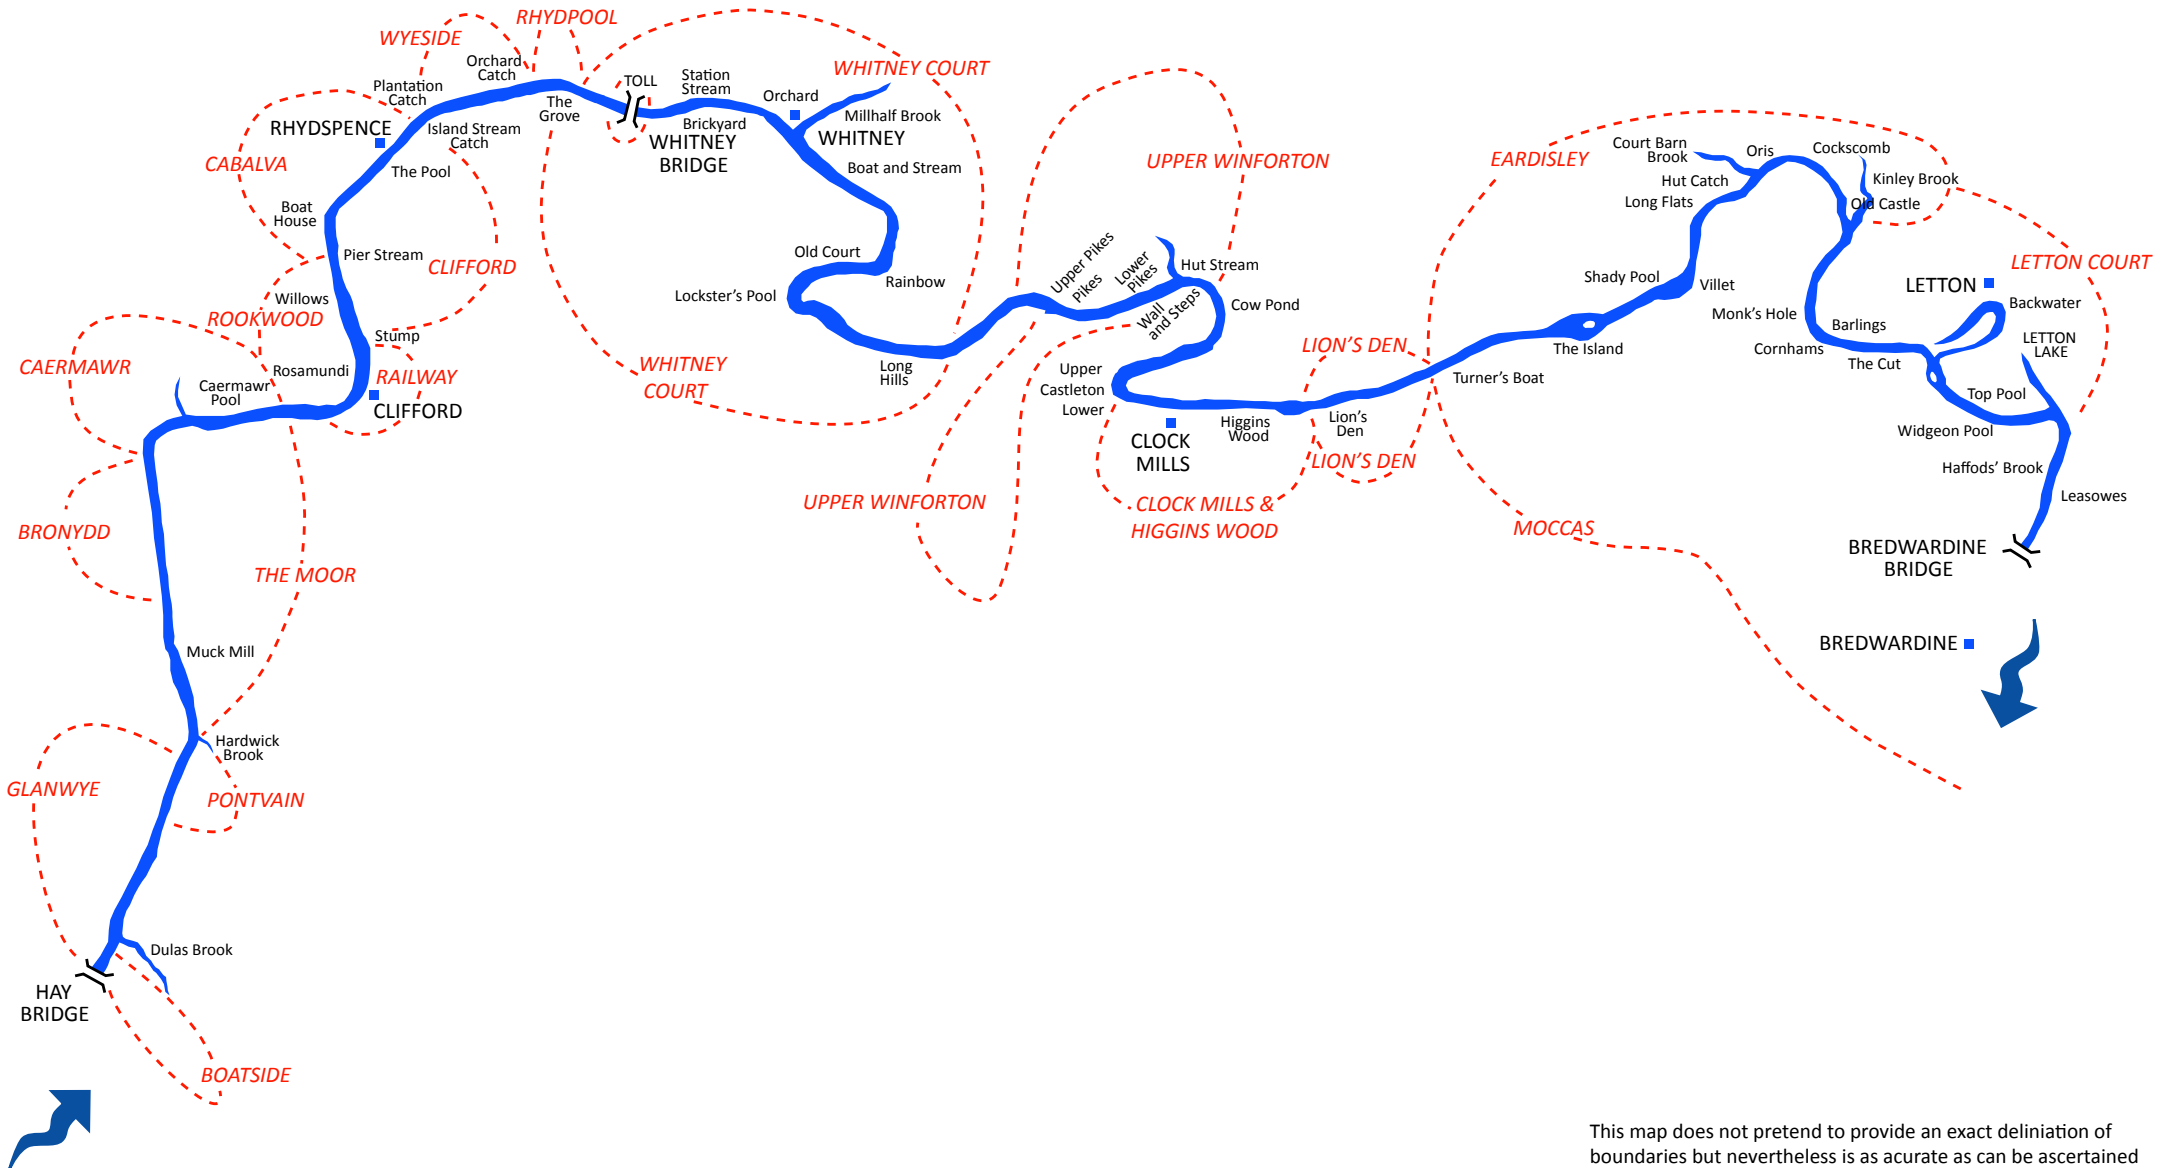

The River Wye - A Fishermans Map of Beats and Catches

From Hay Bridge to Bredwardine Bridge

2015 Information is shown in red -----

This map does not pretend to provide an exact deliniation of boundaries but nevertheless is as accurate as can be ascertained