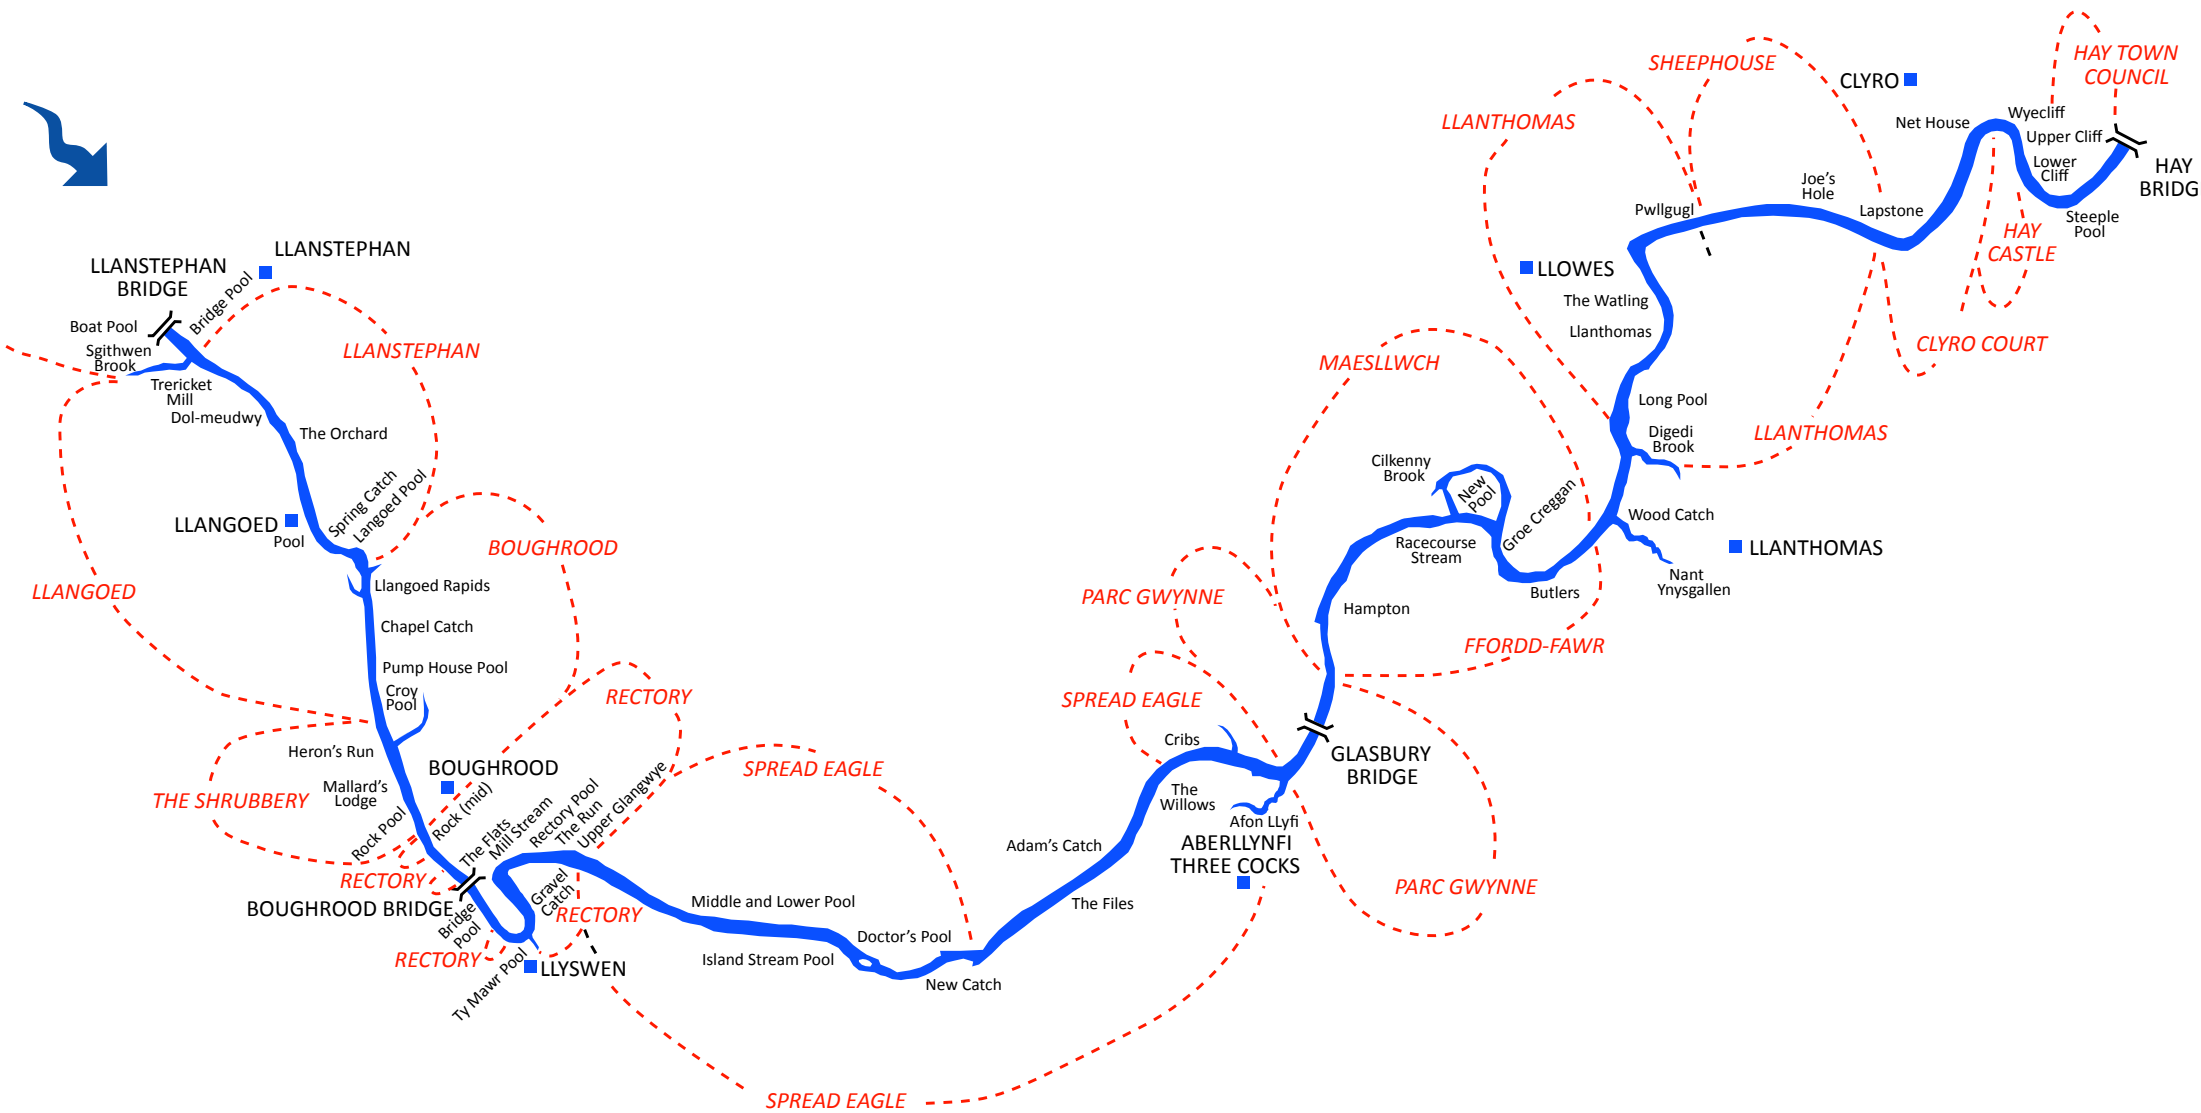

The River Wye - A Fishermans Map of Beats and Catches

From Llanstephan Bridge to Hay Bridge

2015 Boundaries are shown in red-----

This map does not pretend to provide an exact delineation of boundaries but nevertheless is as accurate as can be ascertained